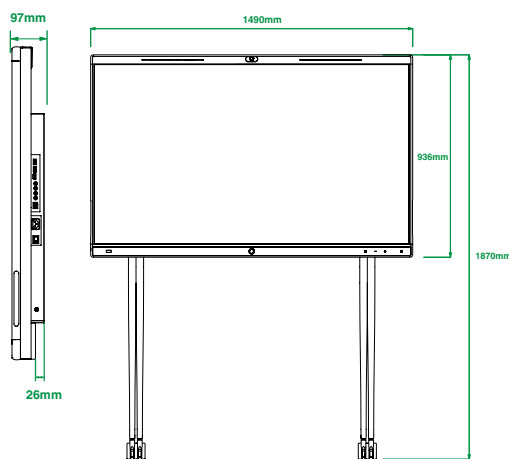

Floor stand