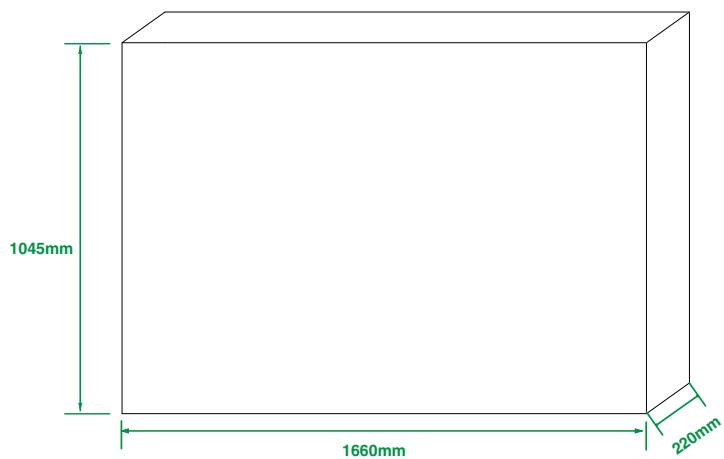

Other Physical Features

- Storage: built-in 64 GB (Available: 40G)
- Power Adapter: AC 100~240V input
- USB Output: 5V  0.5A
- Power consumption (PSU)
 - Idle < 10W
 - Normal operating: 10.5W
 - MAX: 14W
- Dimension (W.D.H)
 - Wall mount: 1512mm x 953mm x 92mm
 - Floor stand: 1512mm x 1885mm x 720mm
- Operating humidity: 10~95%
- Operating temperature: 0~40°C
- Storage temperature: -30~70°C

Package Features

- Package contents
 - MeetingBoard 65 endpoint
 - 3m Ethernet cable
 - 3m Power cable
 - 1 x 1.8m HDMI cable
 - 4 x Stylus pen
 - Mounting Bracket and Accessories
 - Quick Start Guide
- N.W/CTN: 51 kg
- G.W/CTN: 65.7 kg
- Carton Meas
 - MeetingBoard: 1660mm x 1075mm x 280mm
 - Floor stand (optional): 1225mm x 743mm x 148mm

Compliance

* Features and accessories coming soon

Wall mount

Floor stand

MeetingBoard carton meas

Floor stand carton meas

About Yealink

Yealink (Stock Code: 300628) is a global brand that specializes in video conferencing, voice communications and collaboration solutions with best-in-class quality, innovative technology and user-friendly experience. As one of the best providers in more than 140 countries and regions, Yealink ranks No.1 in the global market share of SIP phone shipments (Global IP Desktop Phone Growth Excellence Leadership Award Report, Frost & Sullivan, 2019).