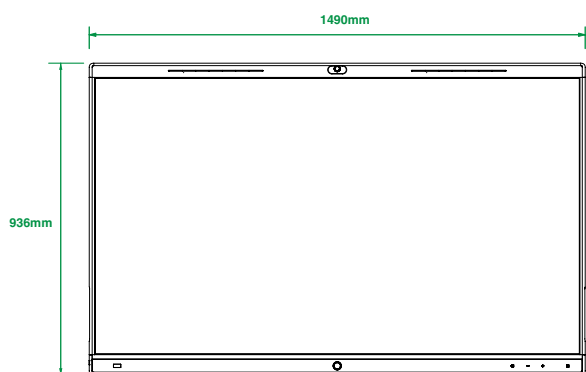

Wall mount

Floor stand

MeetingBoard carton meas

Floor stand carton meas