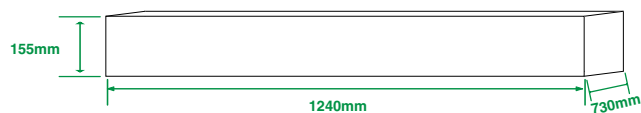

Package Features

- Package contents
 - MeetingBoard 65 endpoint
 - 3m Ethernet cable
 - 3m Power cable
 - 1 x 1.8m HDMI cable
 - 4 x Stylus pen
 - Mounting Bracket and Accessories
 - Quick Start Guide
- N.W/CTN: 51 kg
- G.W/CTN: 65.7 kg
- Carton Meas
 - MeetingBoard: 1660mm x 1075mm x 280mm
 - Floor stand (optional): 1225mm x 743mm x 148mm

Compliance

* Features and accessories coming soon

Wall mount

Floor stand

MeetingBoard carton meas

Floor stand carton meas

About Yealink

Yealink (Stock Code: 300628) is a global brand that specializes in video conferencing, voice communications and collaboration solutions with best-in-class quality, innovative technology and user-friendly experience. As one of the best providers in more than 140 countries and regions, Yealink ranks No.1 in the global market share of SIP phone shipments (Global IP Desktop Phone Growth Excellence Leadership Award Report, Frost & Sullivan, 2019).