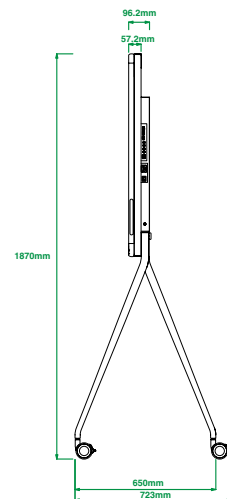

Other Physical Features

- Storage: built-in 64 GB (Available: 40G)
- Power Adapter: AC 100~240V input
- USB Output: 5V  0.5A
- Power consumption (PSU)
 - Idle < 10W
 - Normal operating: 10.5W
 - MAX: 14W
- Dimension (W.D.H)
 - Wall mount: 1512mm x 953mm x 92mm
 - Floor stand: 1512mm x 1885mm x 720mm
- Operating humidity: 10~95%
- Operating temperature: 0~40°C
- Storage temperature: -30~70°C

Package Features

- Package contents
 - MeetingBoard 65 endpoint
 - 3m Ethernet cable
 - 3m Power cable
 - 1 x 1.8m HDMI cable
 - 4 x Stylus pen
 - Mounting Bracket and Accessories
 - Quick Start Guide
- N.W/CTN: 51 kg
- G.W/CTN: 65.7 kg
- Carton Meas
 - MeetingBoard: 1660mm x 1075mm x 280mm
 - Floor stand (optional): 1225mm x 743mm x 148mm

Compliance

* Features and accessories coming soon

Wall mount

Floor stand

MeetingBoard carton meas

Floor stand carton meas

About Yealink

Yealink (Stock Code: 300628) is a global brand that specializes in video conferencing, voice communications and collaboration solutions with best-in-class quality, innovative technology and user-friendly experience. As one of the best providers in more than 140 countries and regions, Yealink ranks No.1 in the global market share of SIP phone shipments (Global IP Desktop Phone Growth Excellence Leadership Award Report, Frost & Sullivan, 2019).